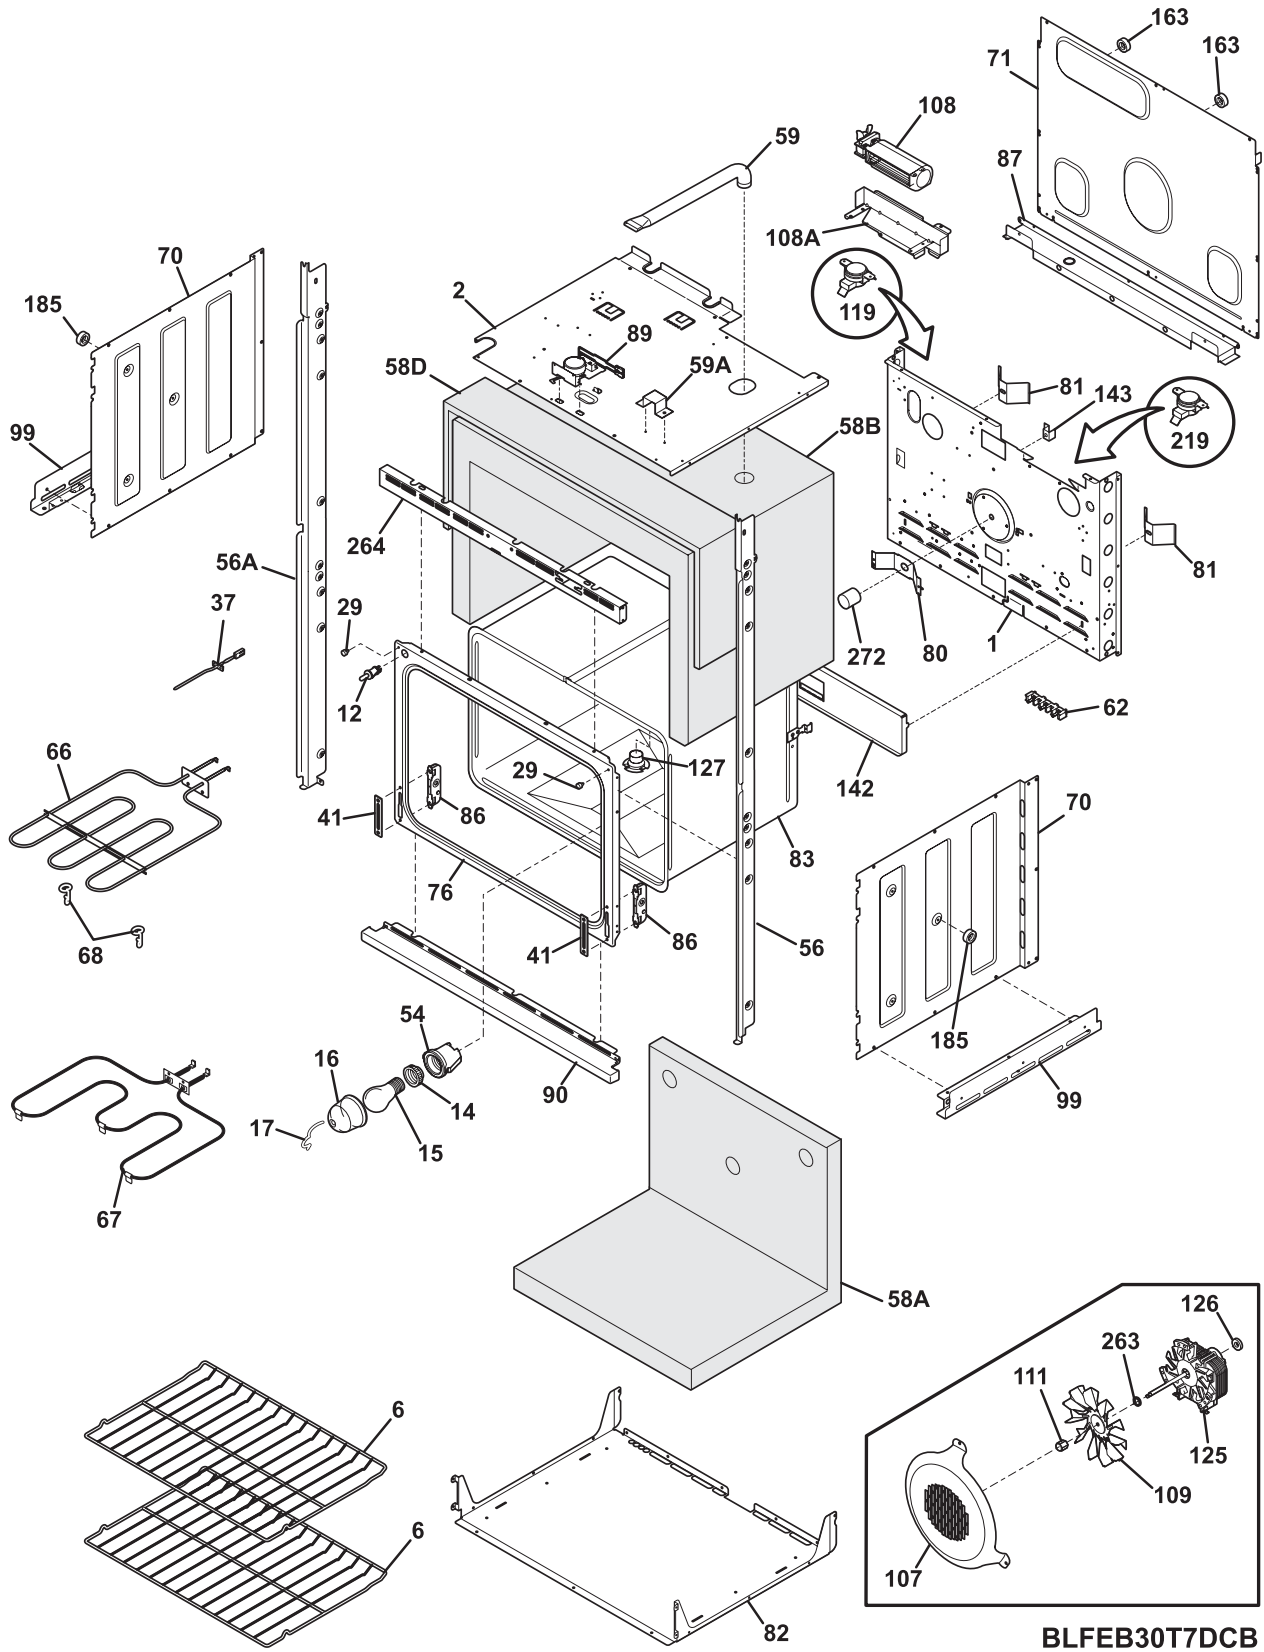

LOWER OVEN

BLFEB30T7DCB

LOWER OVEN

POS. NO	PART NO.	DESCRIPTION
1	318259202	Back, main
2	318258902	Shield, insulation, upper
6	318262502	Rack, oven
12 #	318089917	Switch, light
14	318224000	Receptacle, oven light
14*	318268099	Insulation, oven light
15	5303013071	Bulb/Lamp, light
16	3201911	Cover, oven light, glass
17	5304400195	Retainer, light cover
29	318147411	Bumper, (2)
37 #	316217002	Probe, oven temp
41	5303310526	Cover, hinge cutout
*	5303325980	Screw, 10-32 x 0.437
54	318222400	Housing, oven light
56	318259914	Trim, side filler, black, RH
56A	318259915	Trim, side filler, black, LH
58A	318285055	Insulation, oven wrapper
58B	318285056	Insulation, oven back
58D	318285058	Insulation, 1/2" thick, 43 x 9.5
59	318072560	Duct, oven vent
59A	318261600	Bracket, vent tube
62	316056000	Terminal Block
62*	5303323139	Screw, 10-24 x 0.906
62*	5303323144	Nut, 10-32
66 #	318255600	Element, broil, 2750W
67 #	318255401	Element, bake, 3400W
68	5304403015	Support, hanger, (2), broil element
70	318259100	Shield, insulation, sides, (2)
71	318260007	Panel, rear box
71*	318340200	Bracket, insul. panel
76	318056217	Front, oven
80	5303320846	Plate, oven mtg
81	318192400	Spring, oven
82	318258707	Shield, insulation, lower
83	318261404	Liner, oven assy
86	5303310524	Receptacle, hinge
87	318260600	Bracket, cable mtg.
89 #	318261202	Motor, latch assy
*	318231705	Harness, latch
90	318259802	Trim, base, stainless
99	318256200	Bracket, side, bottom, (2)
107	318219401	Cover, fan
108#	318073018	Motor, blower
*	08016432	Screw, truss head, 8-18 x 0.375
108A	318251300	Bracket, fan support
109	316136400	Blade, fan
111	316136600	Nut, fan retainer
119#	318004900	Switch, thermal
125#	316415800	Motor, fan
125*	5303316994	Insulation, 3.81 x 3.13
126	318142100	Washer, motor, RH, convection
127	318317100	Adapter Assembly, vent tube, w/converter
142	318123910	Deflector
143	318172904	Support, wire
163	318014111	Spacer
185	318014700	Spacer, oven shield, (4)
219#	318003614	Thermostat, safety
263	316136500	Washer, flat
264	318257801	Trim, oven, black, front
272	318249401	Tube, protector
* #	318078543	Box & wires assy
*	318231741	Harness, wiring, main
*	5303323136	Screw ground
*	3201861	Screw, 6 x 0.375, (4)
*	5303211311	Screw, 8 x 0.500
*	5303323277	Screw, 8-18 X 13/32
*	5304436875	Screw, 8-18 X 1/2, black